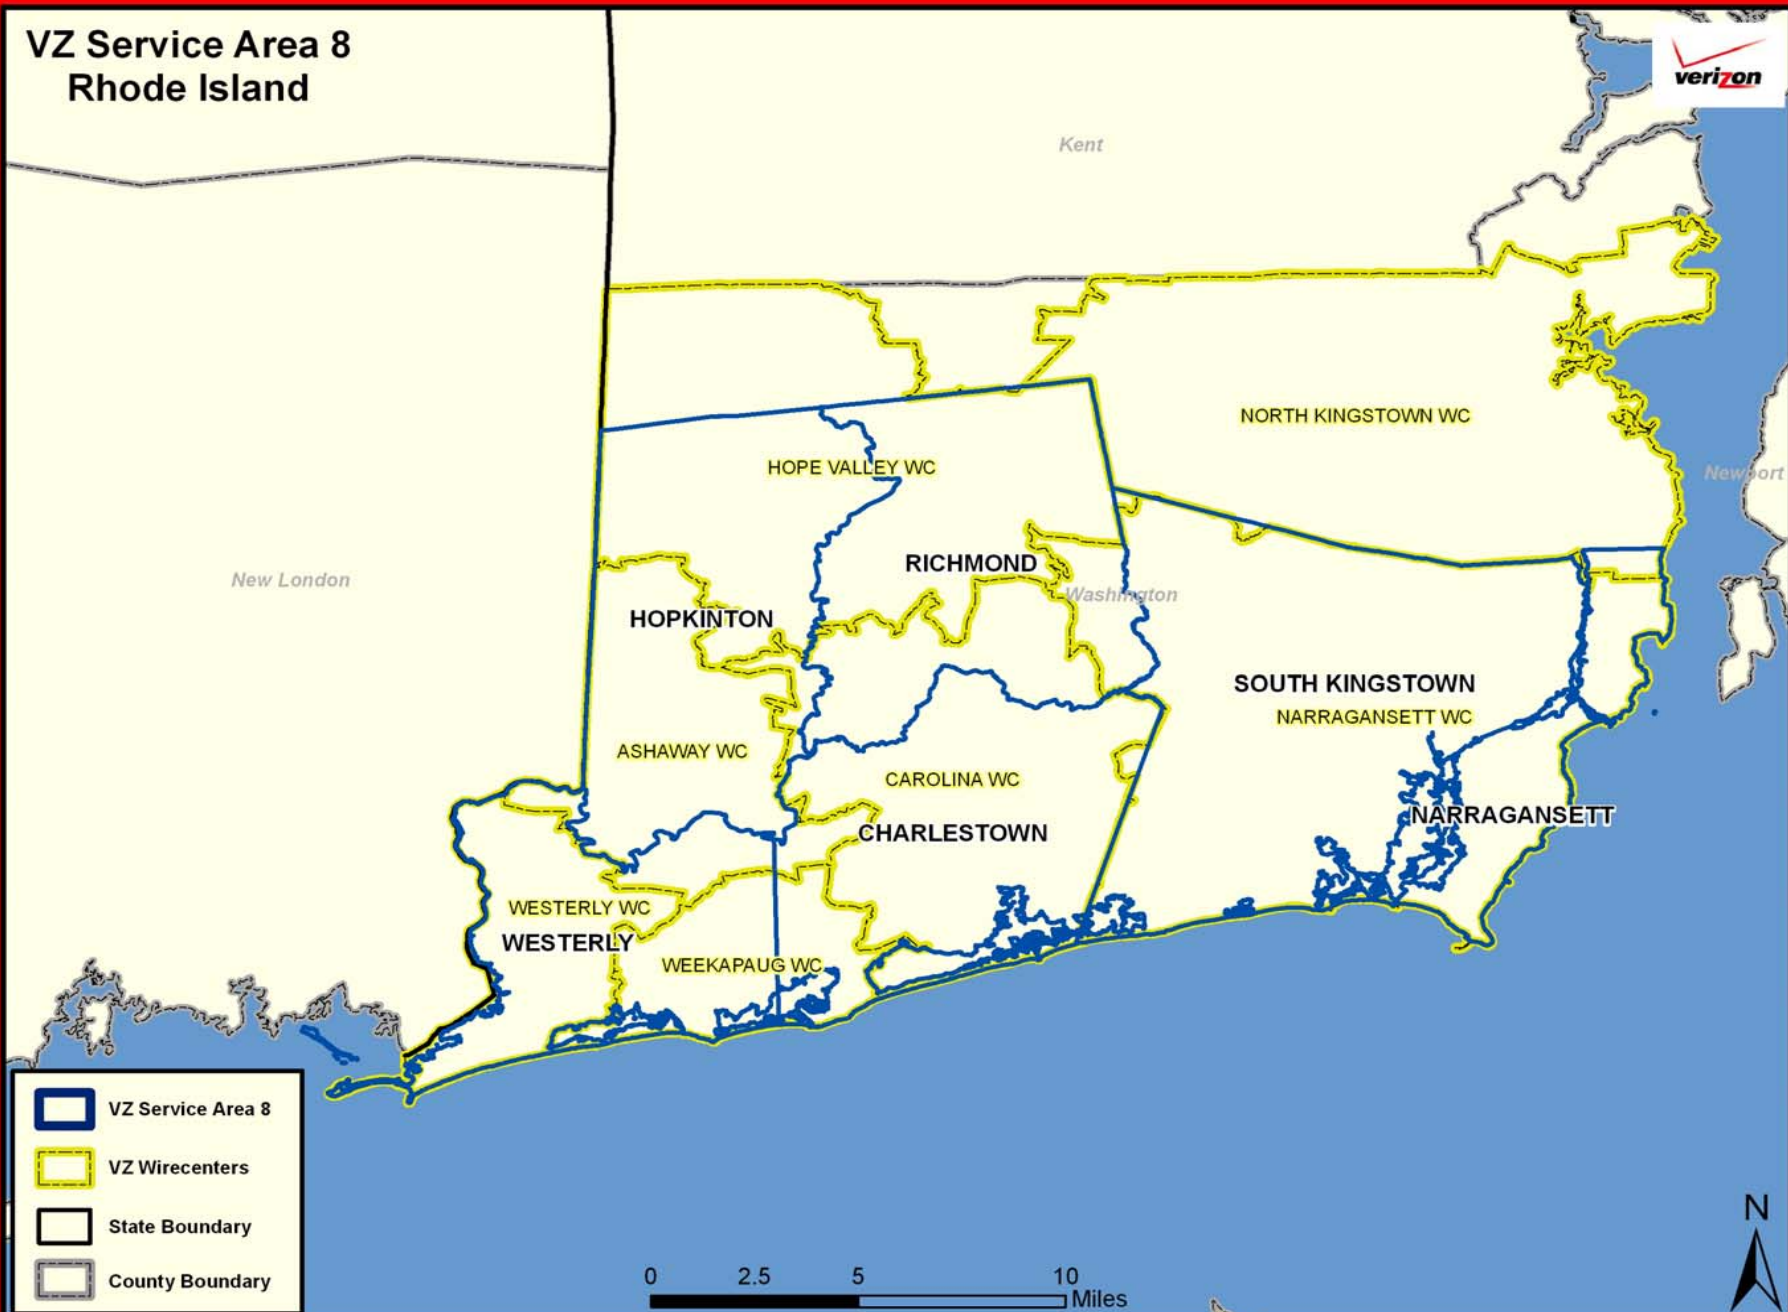

VZ Service Area 8 Rhode Island

- VZ Service Area 8
- VZ Wirecenters
- State Boundary
- County Boundary

0 2.5 5 10 Miles